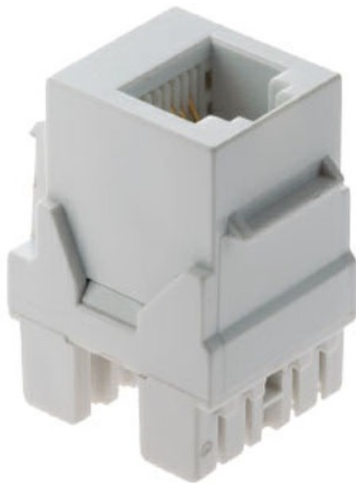

adorne Collection
adorne® RJ25 Phone Jack, Black
Part No. ACRJ25W1

Keystone insert to support up to three phone lines.

Features & Benefits

Pair with a 1-Port, 2-Port, or 4-Port adorne frame for use in an adorne Wall Plate

Innovative snap-in system makes installation fast and simple

Complete the look with a stunning, screwless adorne® Wall Plate, not included. Available in a range of contemporary colors and finishes. Coordinate with other designer switches & outlets

Easy "1-for-1" installation lets you simply upgrade your existing inserts in just minutes

Other colors available

Specifications

General Info

Product Line	Pass & Seymour	Color	White
UPC Number	804428065524	Country Of Origin	China
Application Sector	Commercial, Residential		