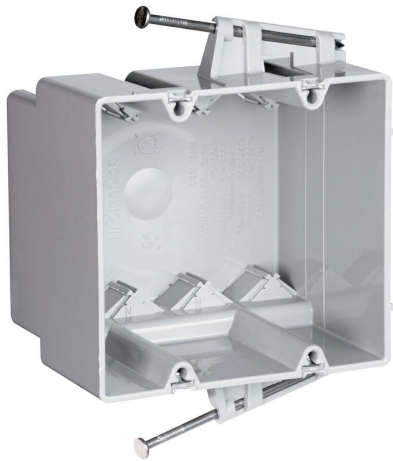

Pass and Seymour Switch and Outlet Box

Part No. S235RACMH

Double Gang Switch and Outlet Box, captive Mounting Nails on Each End. Four Auto-Clamps on each end with Quick/Click Entries, 3-inch depth for manufactu housing walls. 100 pack.

Features & Benefits

Quick/Click feature secures devices quickly and easily.

4 Auto/Clamps on each end eliminate the need for separate cable clamps.

Durable, impact-resistant thermoplastic box.

Does not strip when over-torqued.

Easy installation, rectangular cutout.

Innovative extras that cut installation time.

Specifications

General Info

Product Line	Pass & Seymour	Color	Gray
UPC Number	785007269857	Country Of Origin	United States
Material	Thermoplastic	Features	Auto Clamps, Quick Entry
Installation Location	Wall	Number of Knockouts	8
Application Sector	Commercial, Residential	Standard	Residential/Commercial
Warranty Type	1-Year Limited Warranty	Type	Outlet Box

Dimensions

Product Width US	4.063 in	Product Depth US	3.0 in
Product Length US	3.75 in	Cubic Capacity	35 in ³

Additional Information

Product Environmental Profile Yes

Technical Information

Number of Gangs	2	Indoor/Outdoor	Indoor
Cable Entry	Back, Bottom, Top	Box Shape	Square
Mounting Type	Nail On		
