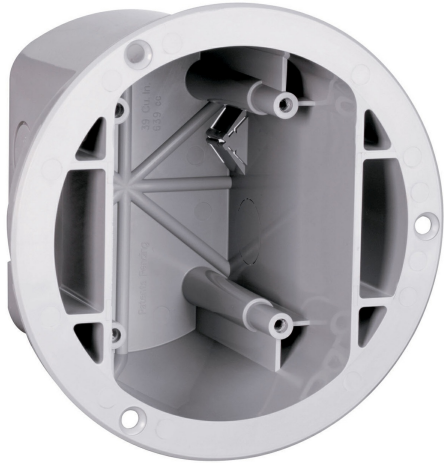

Pass and Seymour
FLOOR BOX
Part No. TM1542BOX

Floor Box. 38 cubic inch, with knockouts and Auto/Clamps, three screws for mounting to floor. .

Features & Benefits

Hinged door is removable and easily replaceable.

Standard Decorator opening that accepts GFCI, TVSS, DataCom, or other Decorator devices.

Meets UL514(c) scrub water exclusion test.

Simple mounting box, fits into a 4 3/4 inch hole and mounts with 3 screws included.

UL and cUL Listed.

Made in USA.

Durable construction, impact, and scratch resistant PVC construction.

Auto/Clamps and knockouts on both sides of box.

Threaded device mounting holes.

Ready for low-voltage wiring, drill guides on underside of cover.

Captive screws on TM1542 Series -- screws will not be lost -- new.

Specifications

General Info

Product Line	Pass & Seymour	Color	Gray
UPC Number	785007245257	Country Of Origin	United States
Material	PVC	Features	Auto Clamps
Installation Location	Underfloor	Application Sector	Commercial, Residential
Standard	UL listed	Warranty Type	1-Year Limited Warranty
Type	Floor Box		