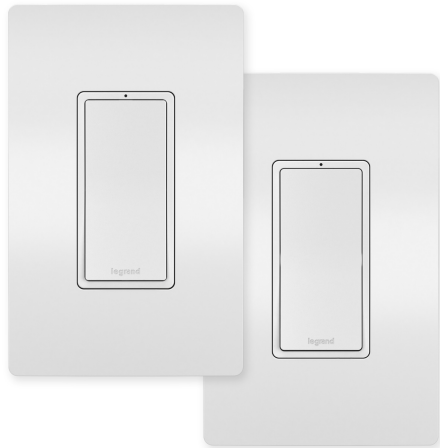

radiant Collection  
radiant® Easy 3-Way Switch Kit, White  
Part No. WNREZK10WH

This kit uses a wireless switch to easily add control of a light or fixture from a second location, even in rooms or locations currently without 3-way wiring. Simply replace the existing light switch with the kit's radiant® Switch (wired), then use the included battery-powered radiant® Wireless Switch to add another point of control wherever it is desired. The Wireless Switch mounts to any wall or surface – without cutting, wiring or tools – using the provided adhesive. The kit's devices come pre-paired to enable multi-location control in seconds. Want app control? These devices are equipped for enhanced functionality. Simply add a Smart Gateway with Netatmo and use the Legrand Home + Away app to control your lights from anywhere (and much more). For more information visit [www.legrand.us/addappcontrol](http://www.legrand.us/addappcontrol). Made exclusively for use with screwless Wall Plates from the radiant® Collection, sold separately.

## Features & Benefits

Uses wireless switch to easily add control of a light from a second location. Ready to install, no configuration needed.

First Switch (Wired) Installation: Replaces any standard (wired) switch in as little as 15 minutes. Second Switch (Wireless) Installation: Mounts to any wall for long-lasting, battery-powered control.

Add a Smart Gateway with Netatmo to control lights via app, connect to other smart products and more. Screwless Wall Plates included. Coordinate with other designer switches and outlets from the radiant® Collection for a cohesive, sophisticated look.

### General Info

Product Line	Pass & Seymour	Color	White
Finish	Matte	UPC Number	785007442670
Country Of Origin	China	Material	Polycarbonate
Number of Switches	1	Works With	Netatmo
Application Sector	Commercial, Multi-Dwelling Unit, Residential	Wall Plate Included	No
Standard	RoHS, FCC, cULus	Warranty Type	1-Year
Type	Kit, Switch		